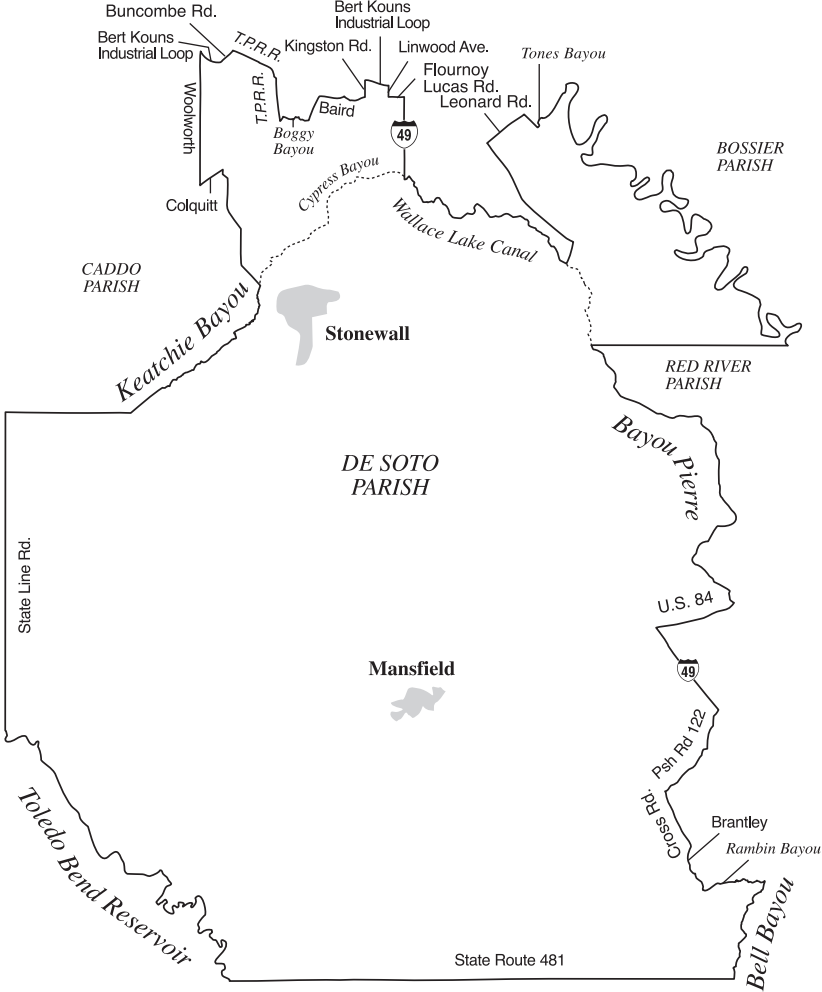

TEXAS

Buncombe Rd.

Bert Kouns Industrial Loop

T.P.R.R.

Kingston Rd.

Bert Kouns Industrial Loop

Linwood Ave.

Tones Bayou

Wallace Lake Canal

CADDO PARISH

Keatchie Bayou

Stonewall

RED RIVER PARISH

DE SOTO PARISH

Bayou Pierre

State Line Rd.

U.S. 84

Mansfield

49

Toledo Bend Reservoir

Cross Rd.  
Psh Rd 122

Brantley

Ramin Bayou

Bell Bayou

State Route 481